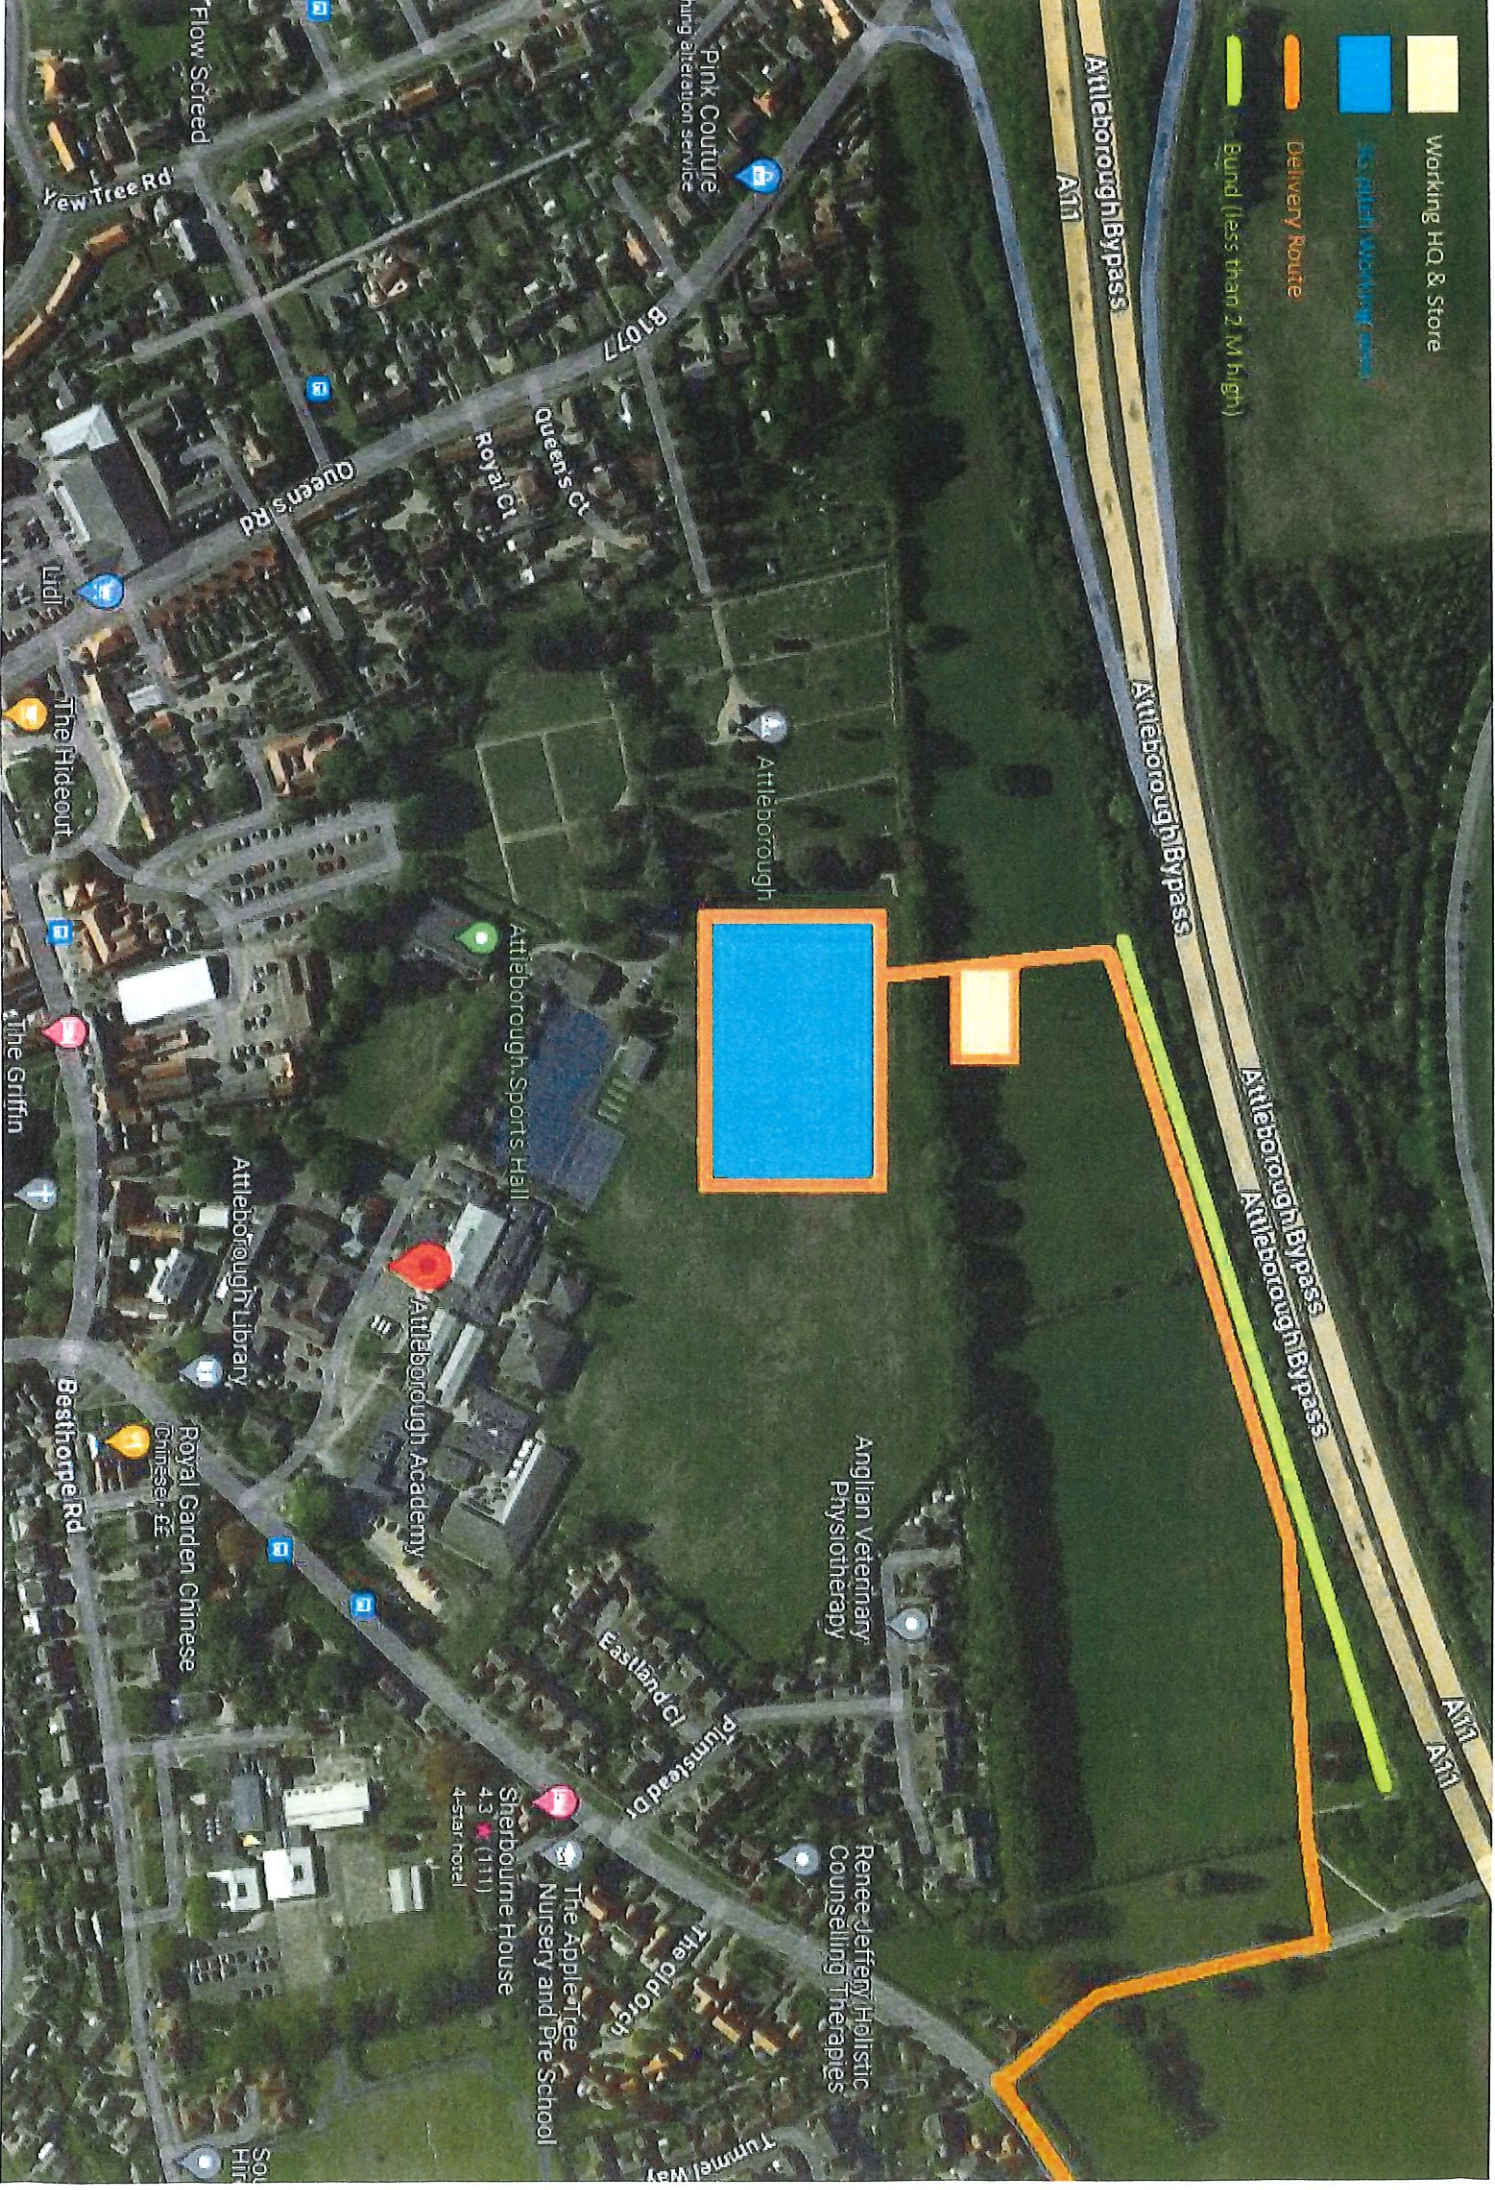

The proposed new delivery route is possible and is a better traffic management solution than the one on Queens Rd. The project team will now engage with Hills developers to obtain the necessary permissions to use the private road off Norwich Rd for this route.

I have attached a diagram showing what this new route could look like in practice.

Whilst we were on site, we also looked into the soil retention matter, and Shaun advised that they could build a bund along the (A11 side) of the delivery trackway; this option would be less than 2 meters high and get rid of all the excavated soil (so wouldn't require planning permission) and would also sit much lower than the A11 so would have no visual impact. This option would require no funding or risk adoption from the Town Council as the main contractor would conduct this work as part of the pitch delivery activity, and the project would obtain the much-needed savings.

Would the Town Council support this new approach to A) the delivery Route and B) the creation of the soil bund?

Many Thanks

James Watkins

Senior Project Manager
Breckland Council

Elizabeth House, Walpole Loke, Dereham, Norfolk, NR19 1EE

Working HQ & Store

Asstn Working Area

Delivery Route

Bund (less than 2 M high)

Attleborough Bypass
A17

Attleborough Bypass
A171

Attleborough Bypass
A171

A17
A171