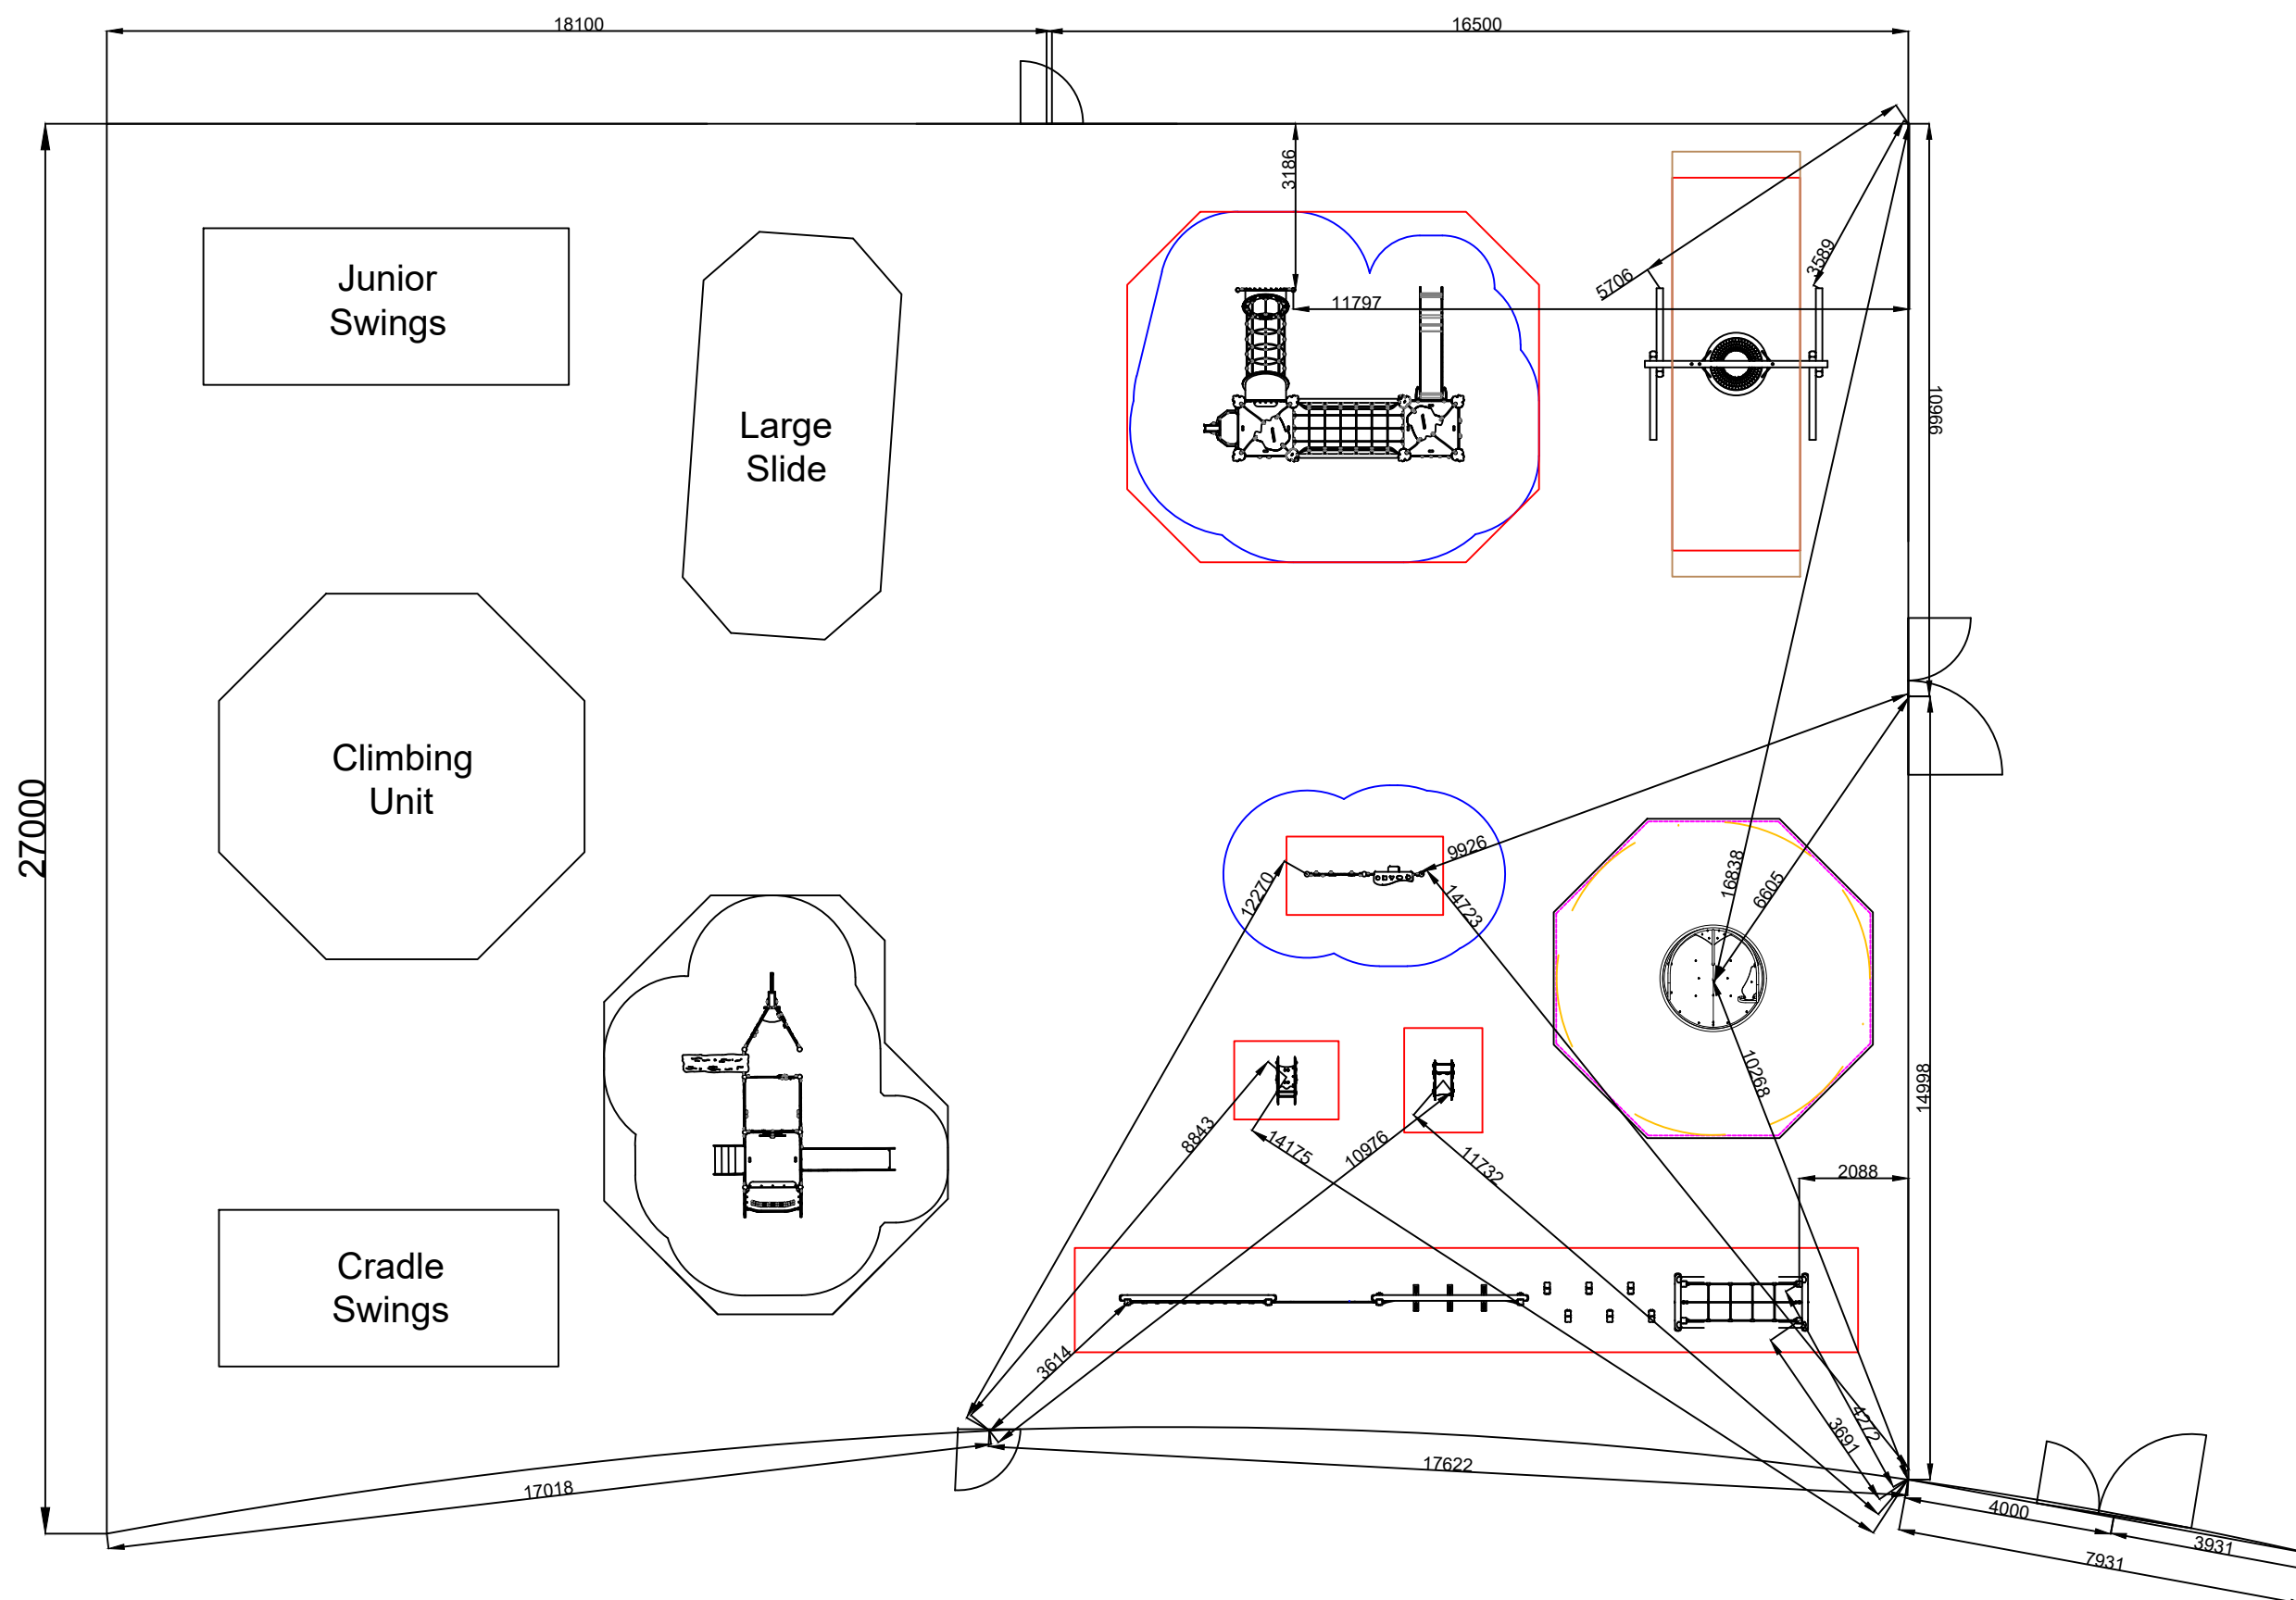

Equipment and Surfacing Info;

Existing Units

- Junior Swings
- Large Slide
- Climbing Frame
- Cradle Swings *

New Units

- Kepal MPU
- Nathalie Pirate Ship
- Irazu Trim Trail
- Spinmee Roundabout
- Birds Nest Swing
- Guo Play Panels
- Car Spring Rocker
- Jumbo Plane Spring Rocker

*New Tango Dual Swing Seat (Parent & Toddler)

DATE:	ISSUE:	SCALE:
11/07/22	A	N/A @ A3

Online Playgrounds

FENLAND HOUSE, PADGETTS ROAD, CHRISTCHURCH, WISBECH CAMBRIDGESHIRE, PE14 9PJ

DRAWING AND DESIGN PROPERTY OF FENLAND LEISURE PRODUCTS DO NOT MAKE COPIES WITHOUT THE EXPRESS PERMISSION OF FENLAND LEISURE PRODUCTS

DO NOT SCALE FROM DRAWING