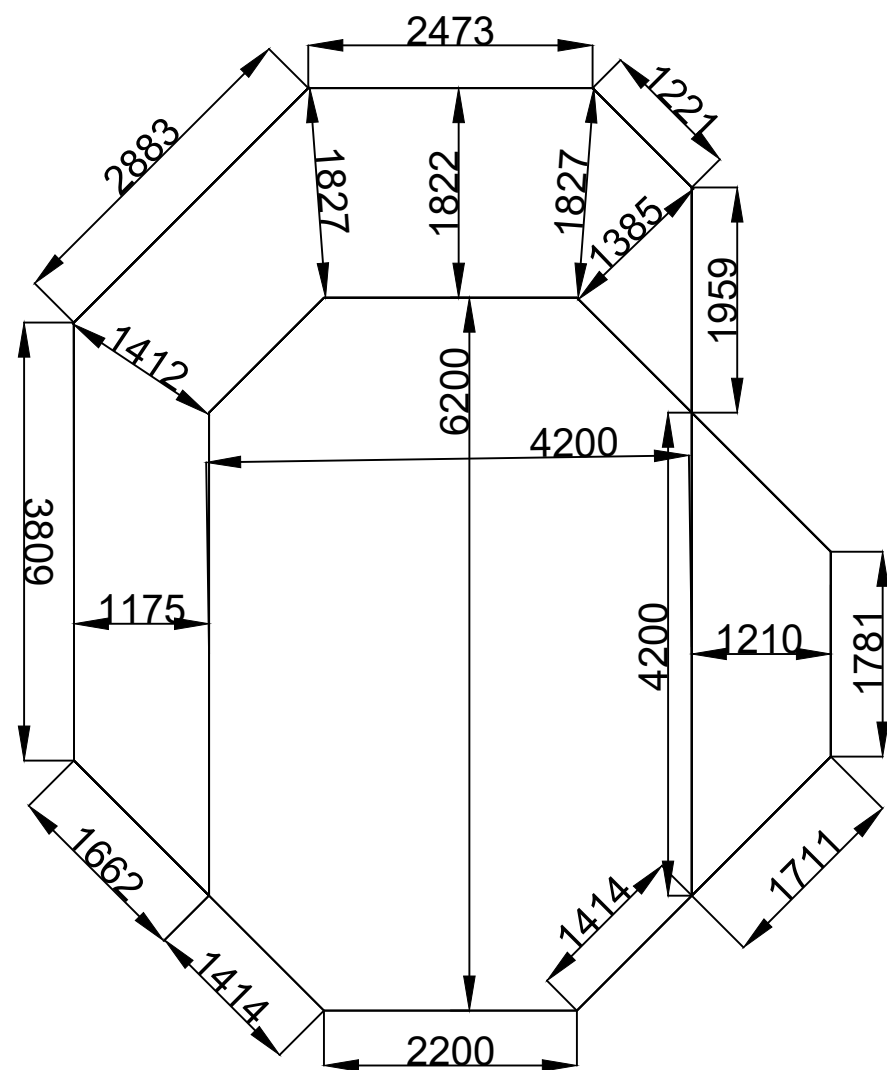

Equipment and Surfacing Info;
Nathalie Pirate Ship Surfacing Extension

— Kerb to Remove = 13.5m

— New Kerb To Add = 19.2m

DATE: 11/07/22	ISSUE: A	SCALE: N/A @ A3

Online Playgrounds
FENLAND HOUSE, PADGETTS ROAD, CHRISTCHURCH, WISBECH
CAMBRIDGESHIRE, PE14 9PJ

DRAWING AND DESIGN PROPERTY OF FENLAND
LEISURE PRODUCTS DO NOT MAKE COPIES WITHOUT
THE EXPRESS PERMISSION OF FENLAND LEISURE
PRODUCTS

DO NOT SCALE
FROM DRAWING