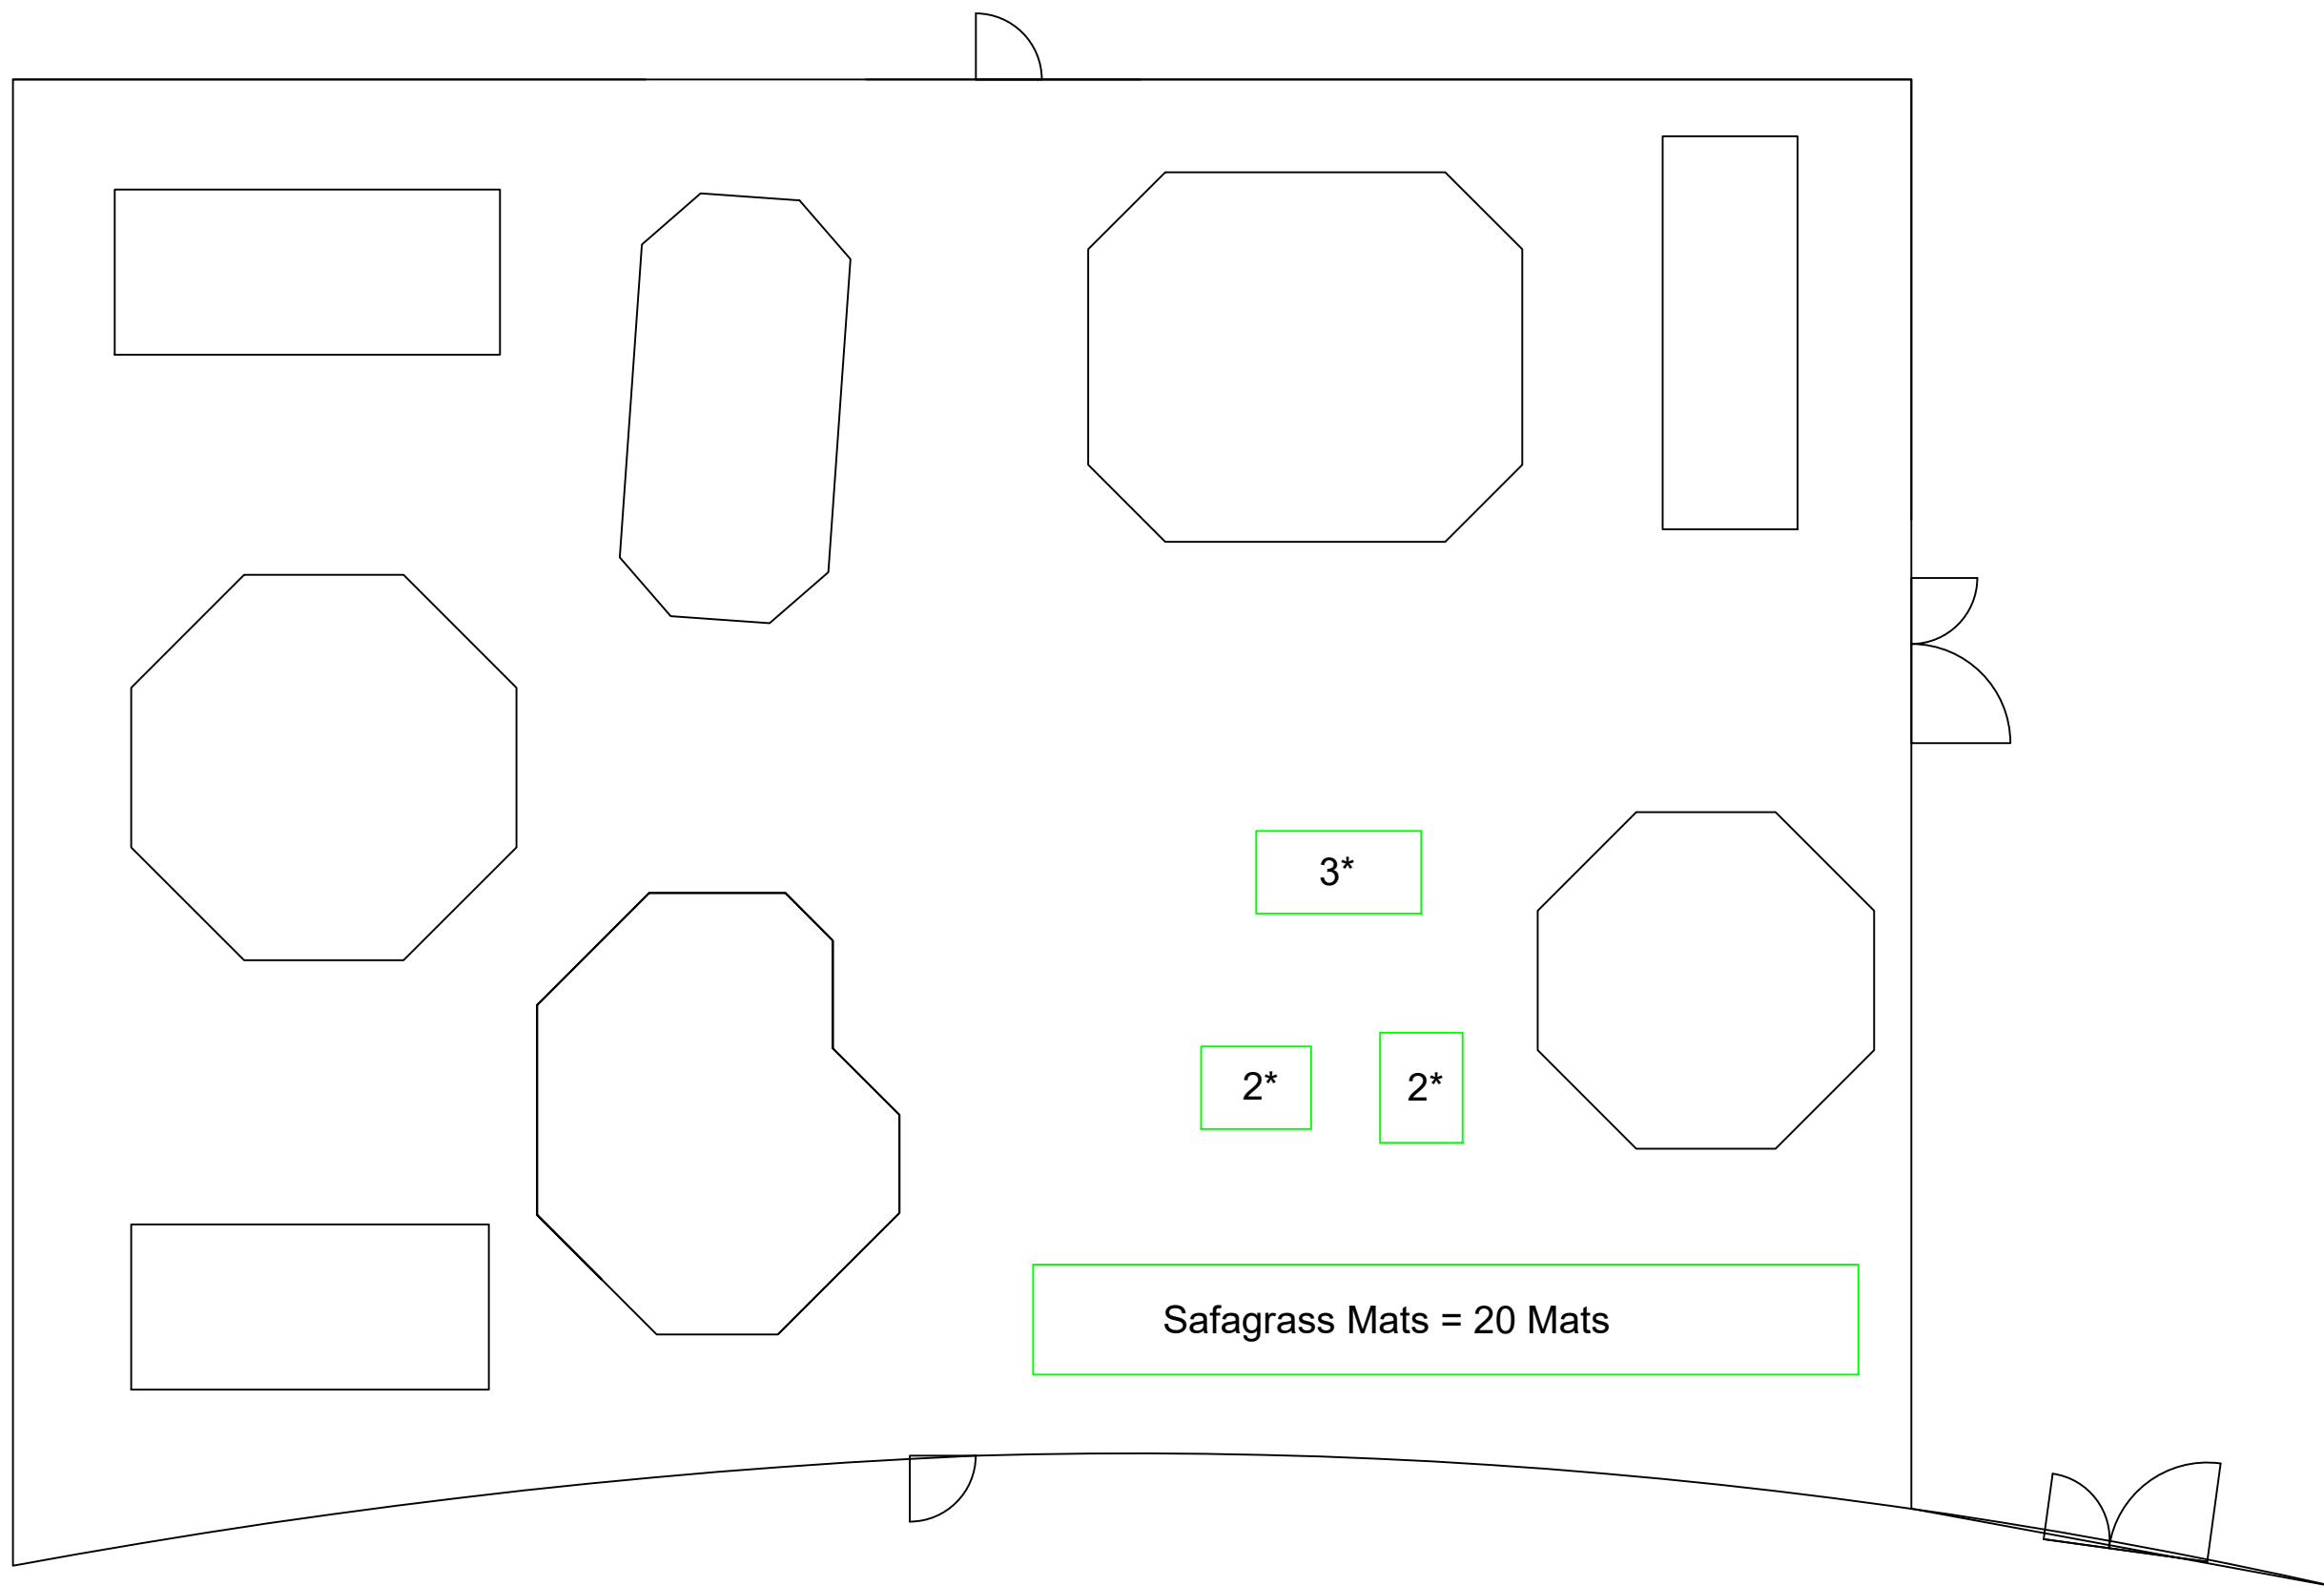

Equipment and Surfacing Info;

Wetpour Colours

- 1 - Teal
- 2 - Heather Violet
- 3 - Orange
- 4 - Purple
- 5 - Dark Blue
- 6 - Rainbow Green
- 7 - Red
- 8 - Beige

8
7
6
5
4
3
2
1

DATE: 11/07/22	ISSUE: A	SCALE: N/A @ A3

Online Playgrounds
FENLAND HOUSE, PADGETTS ROAD, CHRISTCHURCH, WISBECH
CAMBRIDGESHIRE, PE14 9PJ

DRAWING AND DESIGN PROPERTY OF FENLAND LEISURE PRODUCTS DO NOT MAKE COPIES WITHOUT THE EXPRESS PERMISSION OF FENLAND LEISURE PRODUCTS

DO NOT SCALE FROM DRAWING

PAGE 5 OF 6

A B C D E F G H I J

1*
Area Extension
Needed = 17.4

2*
Spring Rocker
Safagrass Mats =