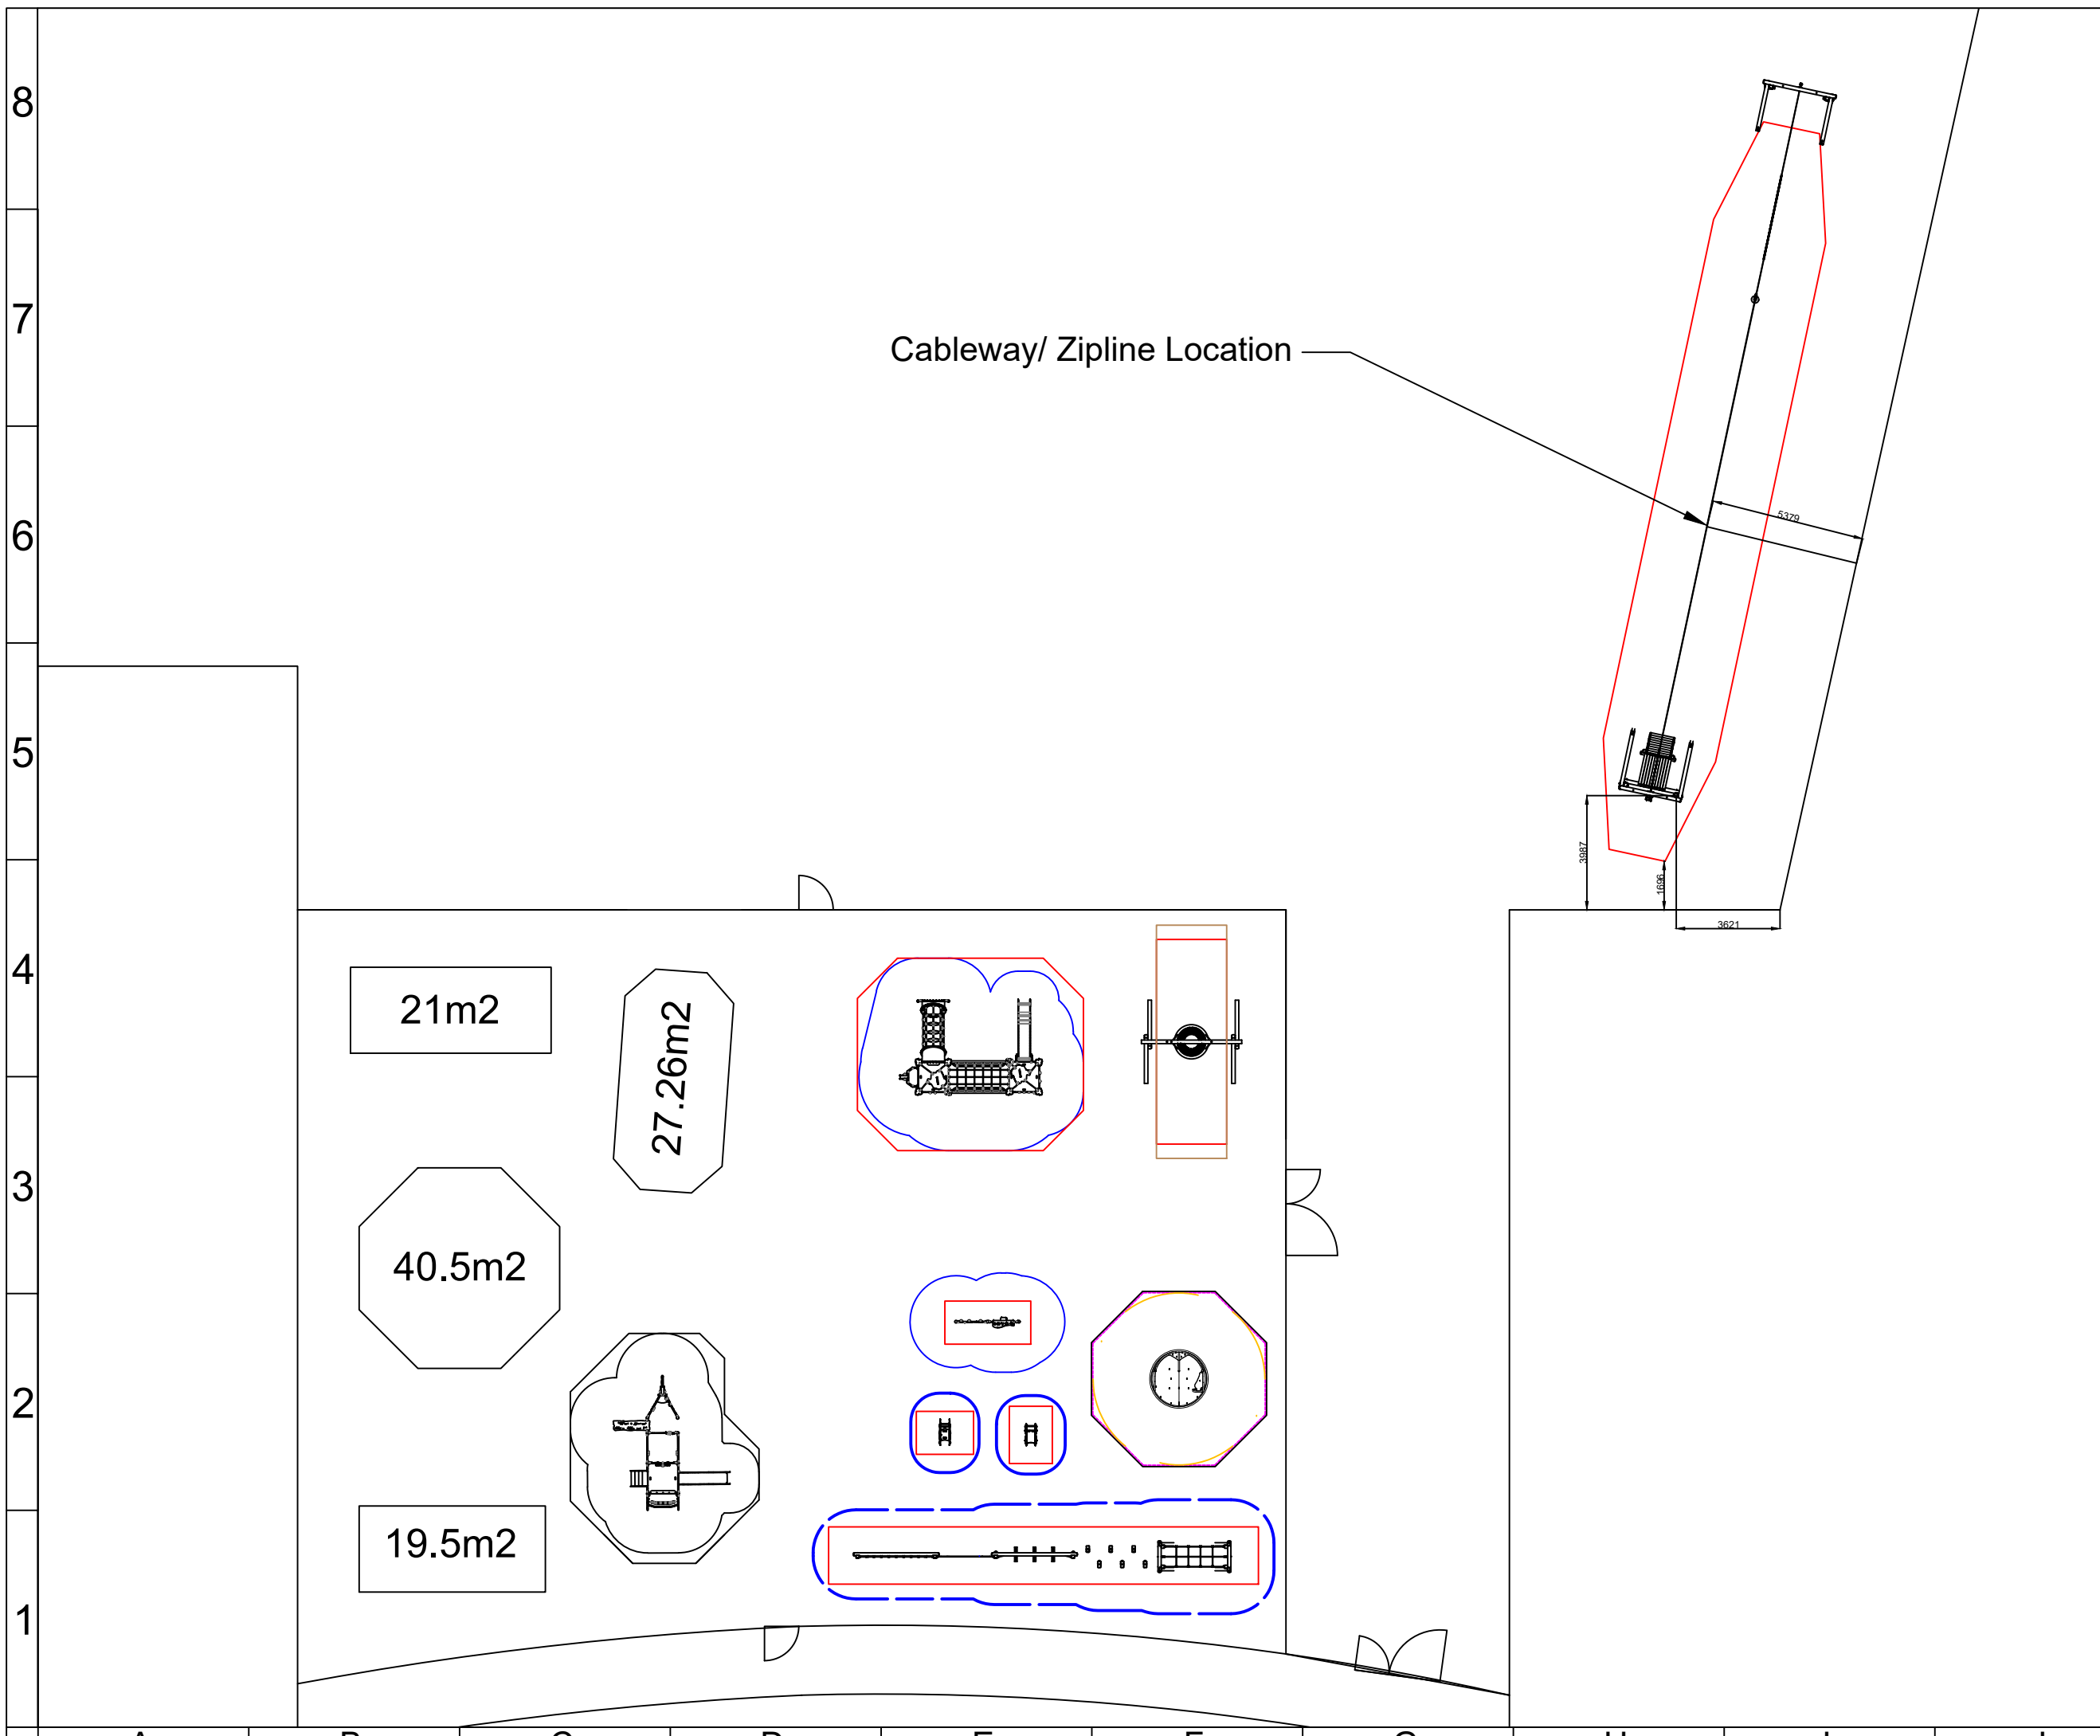

Equipment and Surfacing Info;
Cableway/ Zipline Location

DATE:	ISSUE:	SCALE:
11/07/22	A	N/A @ A3

Online Playgrounds
FENLAND HOUSE, PADGETTS ROAD, CHRISTCHURCH, WISBECH
CAMBRIDGESHIRE, PE14 9PJ

DRAWING AND DESIGN PROPERTY OF FENLAND
LEISURE PRODUCTS DO NOT MAKE COPIES WITHOUT
THE EXPRESS PERMISSION OF FENLAND LEISURE
PRODUCTS

DO NOT SCALE
FROM DRAWING