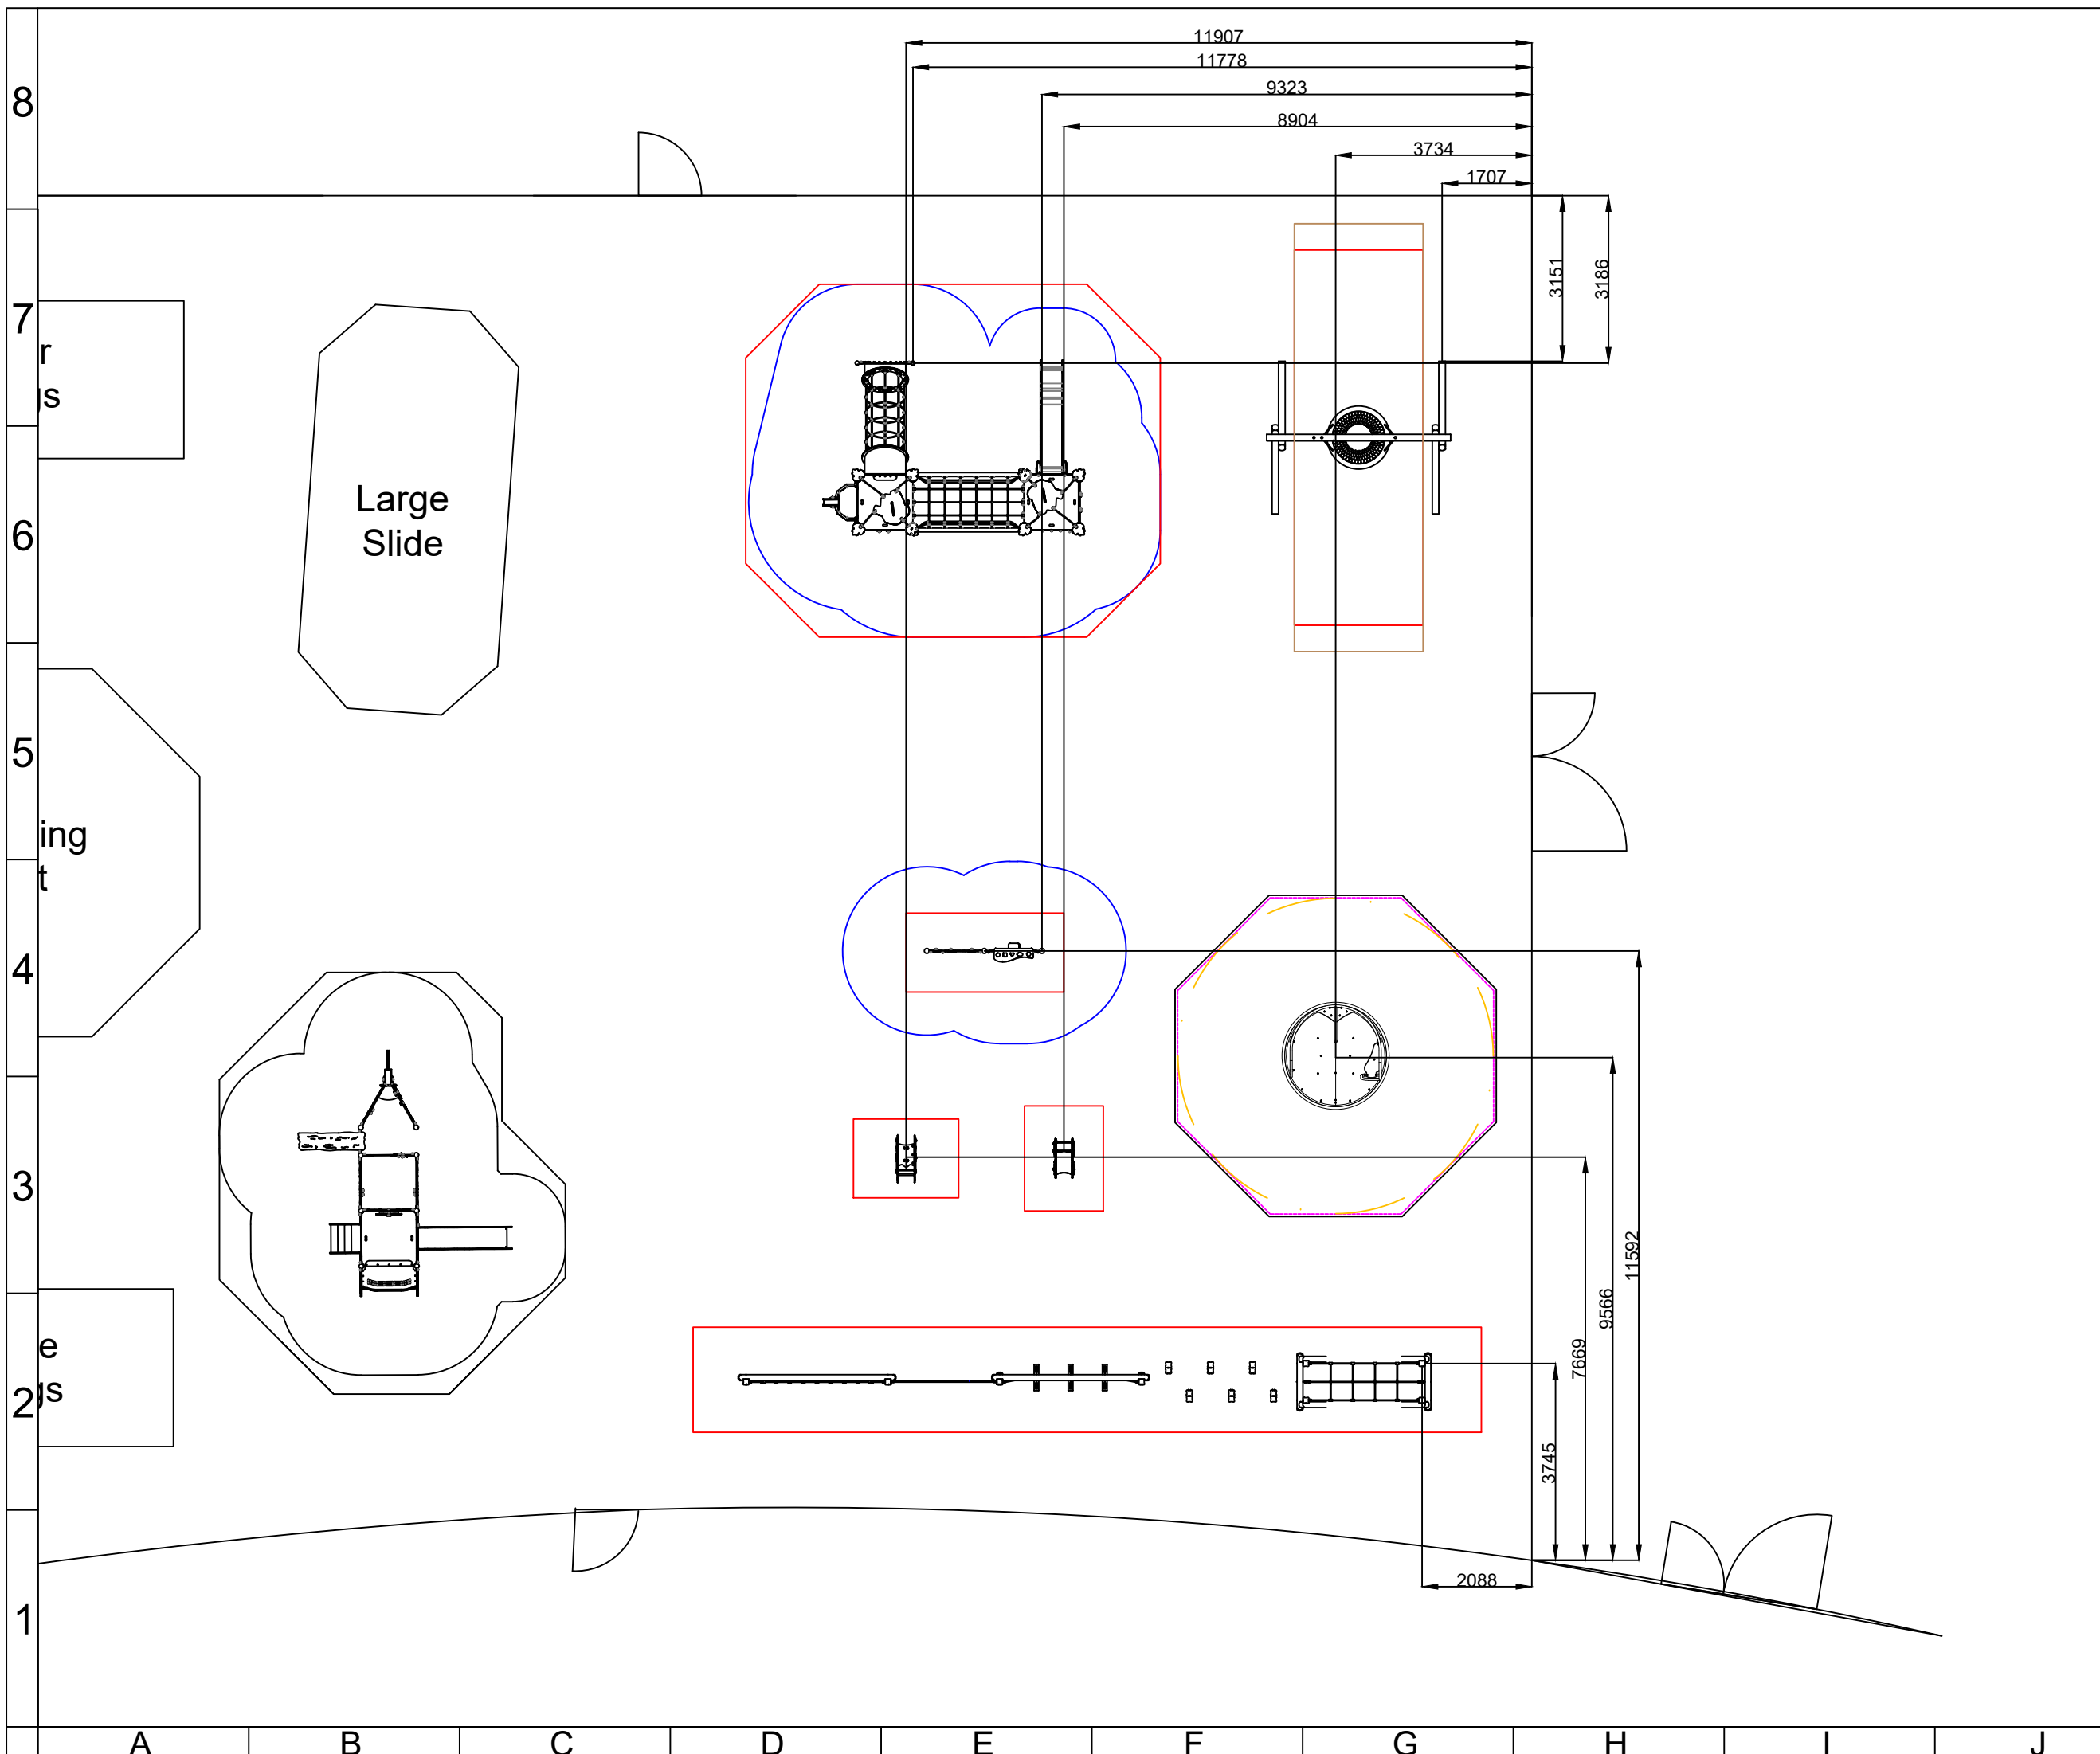

Online Playgrounds

FENLAND HOUSE, PADGETTS ROAD, CHRISTCHURCH, WISBECH
CAMBRIDGESHIRE, PE14 9PJ

DRAWING AND DESIGN PROPERTY OF FENLAND
LEISURE PRODUCTS DO NOT MAKE COPIES WITHOUT
THE EXPRESS PERMISSION OF FENLAND LEISURE
PRODUCTS