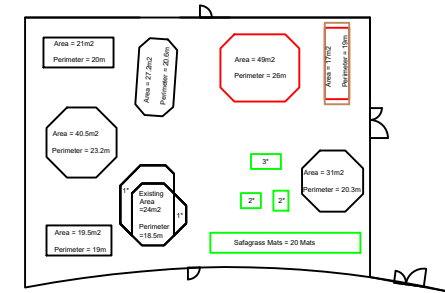

1* Area Extension Needed = 17.4
New Kerb Needed = 19.2m
Kerb To Remove = 13.4m

Surfacing Details