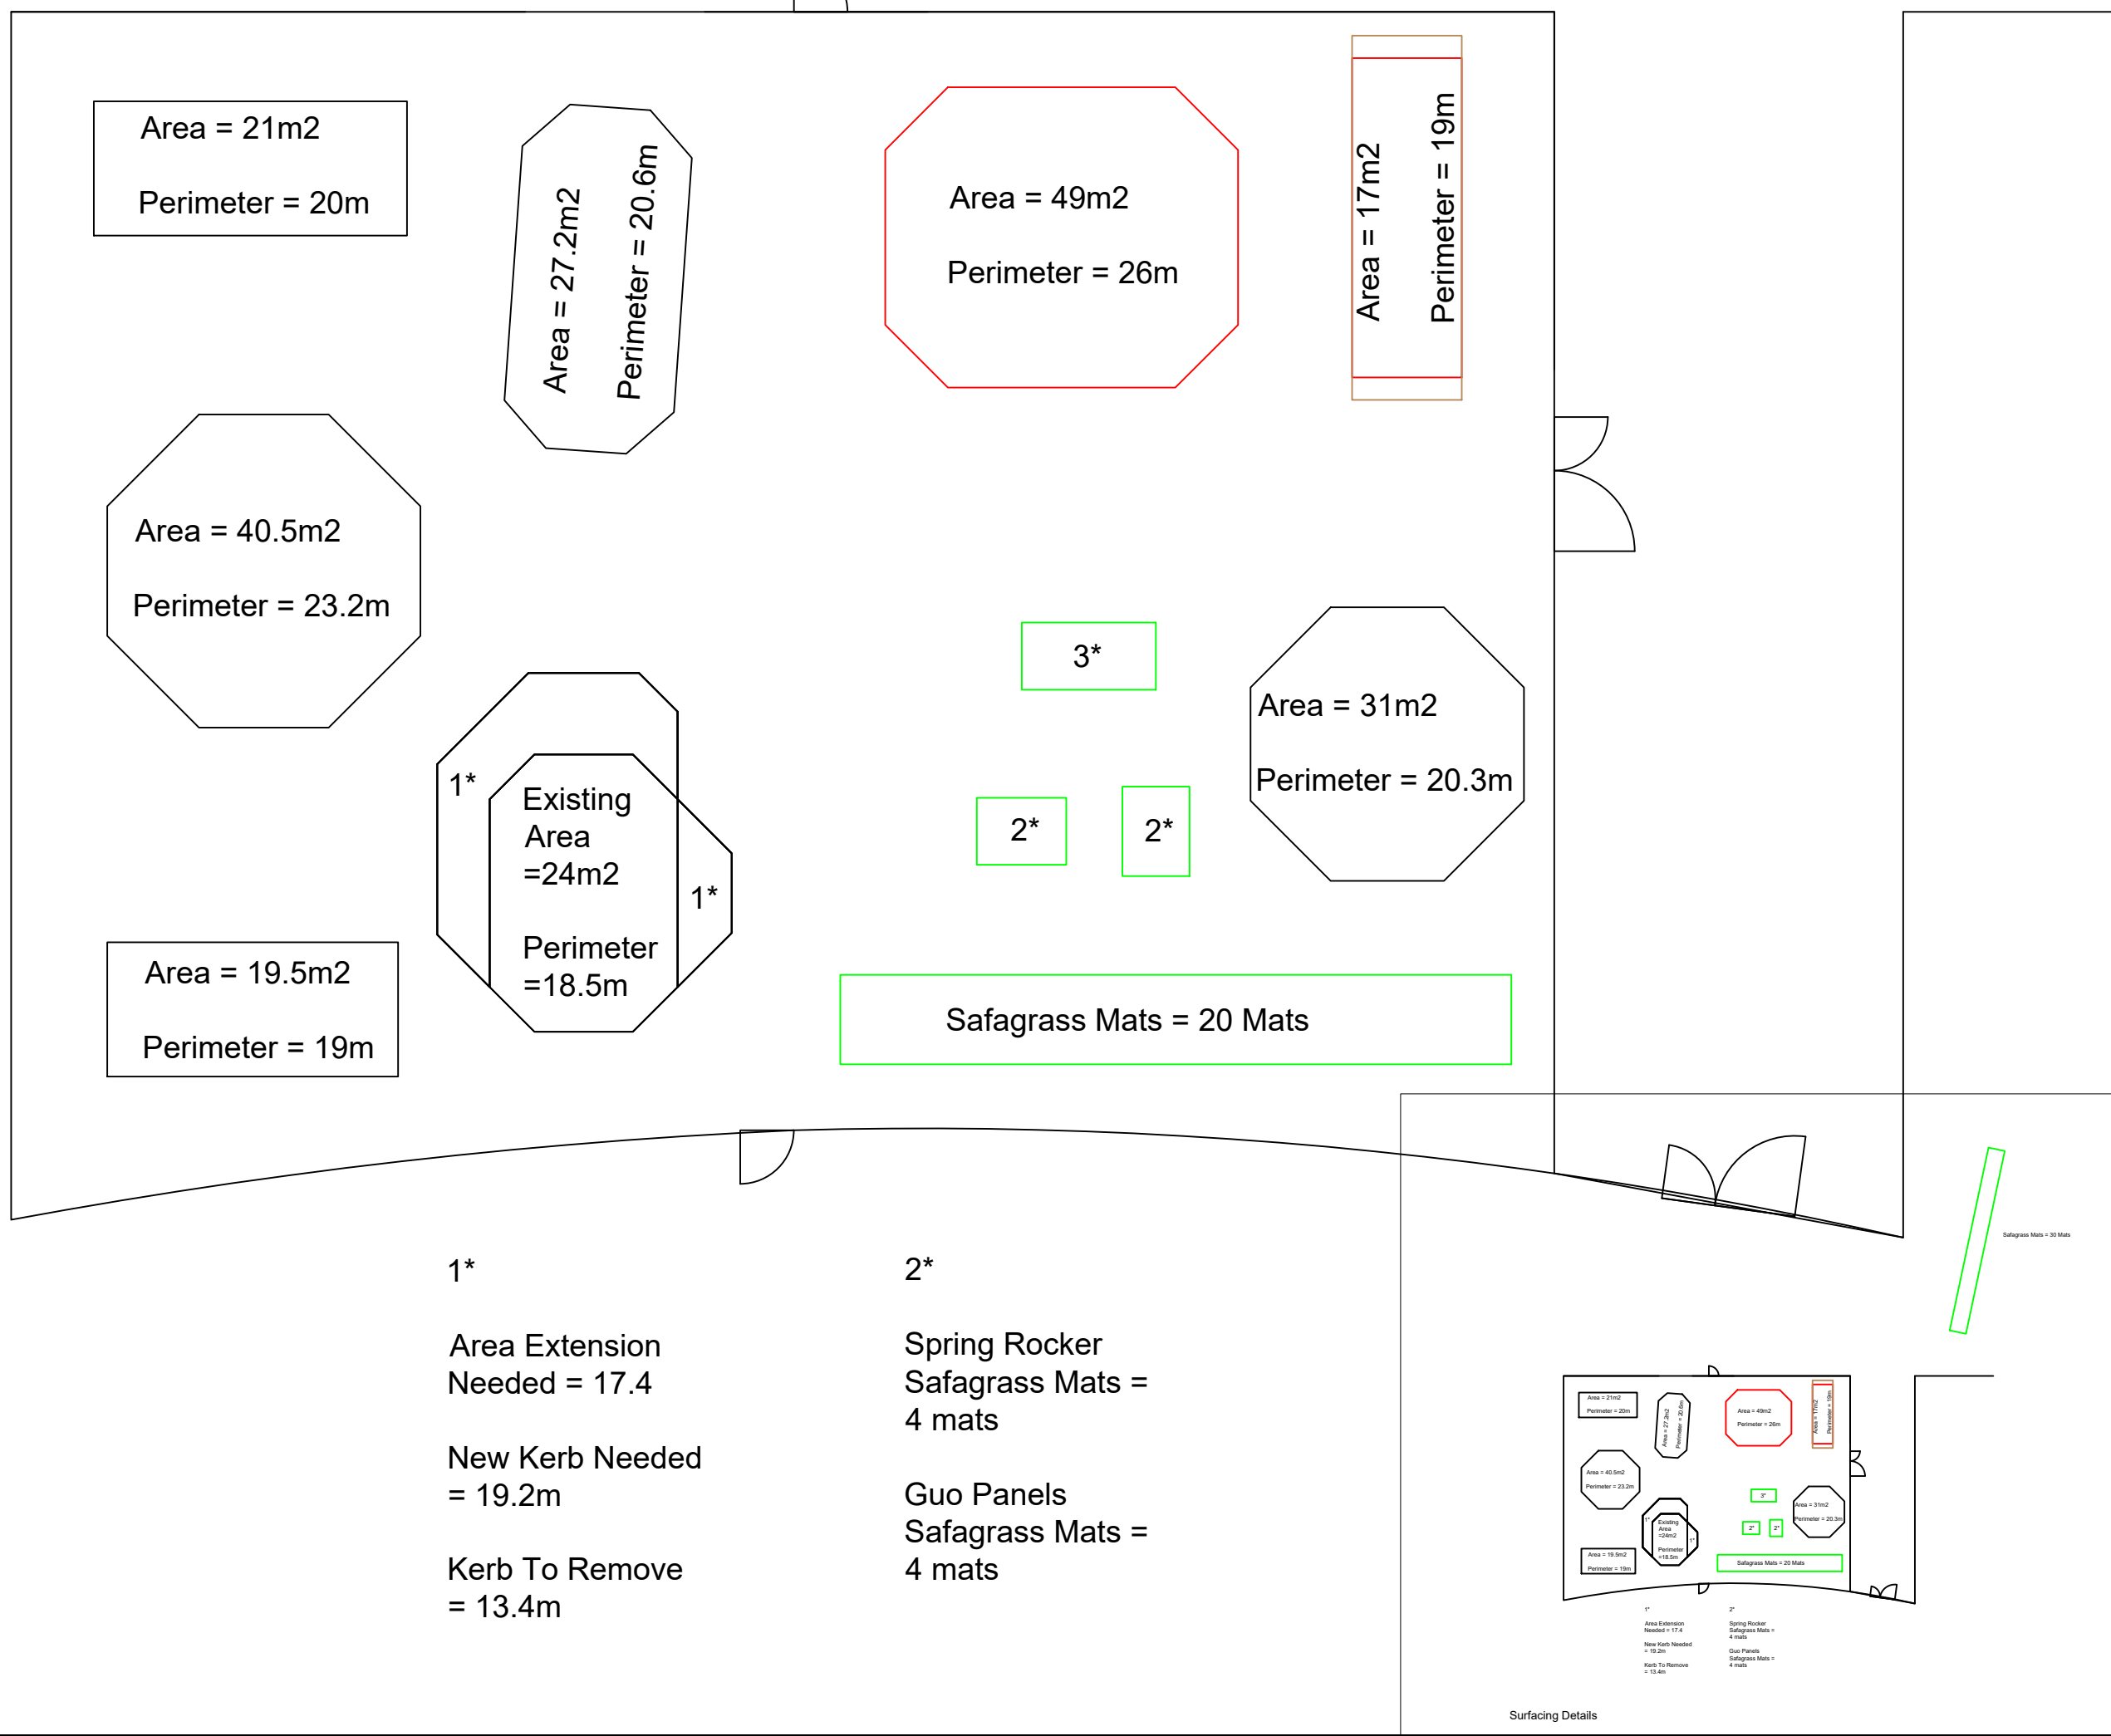

1* Area Extension Needed = 17.4
New Kerb Needed = 19.2m
Kerb To Remove = 13.4m

Surfacing Details