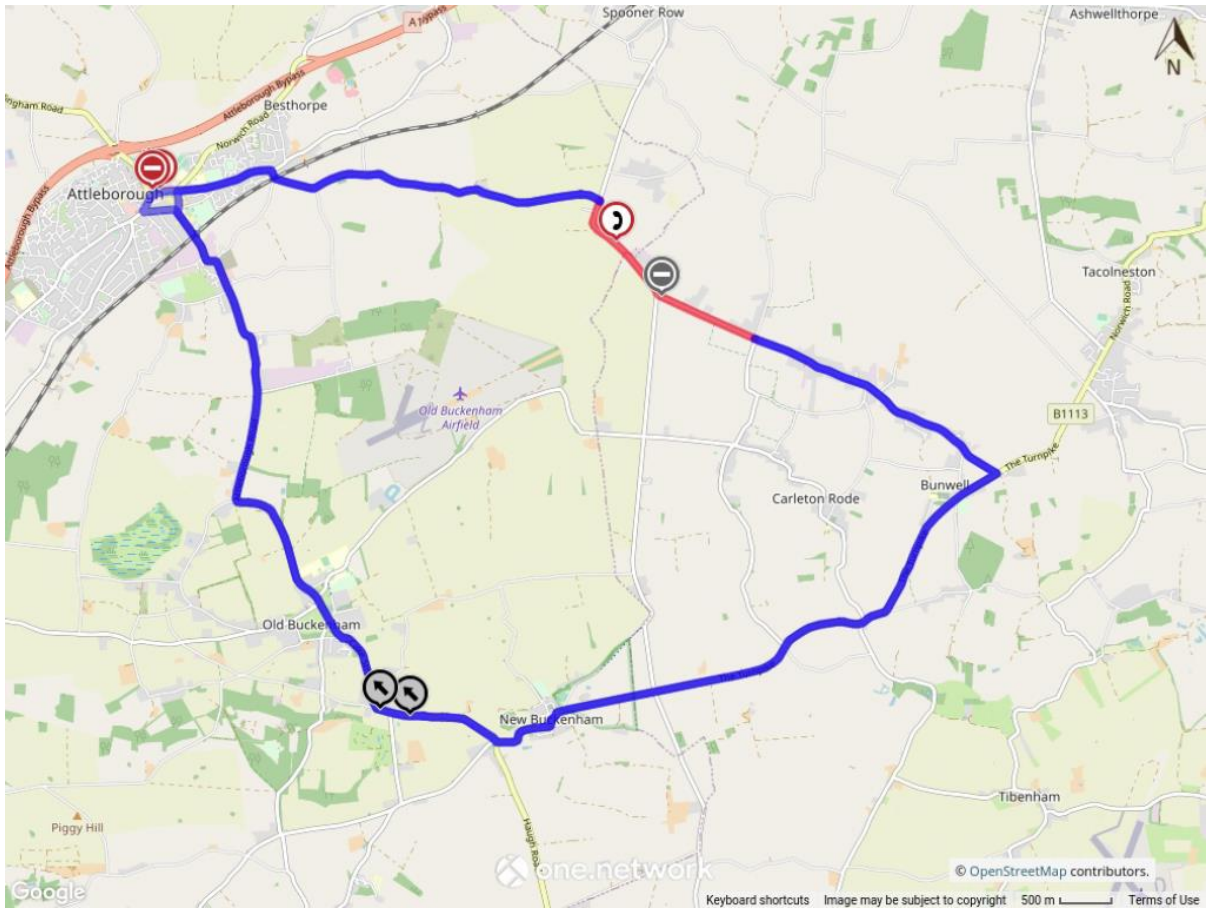

Besthorpe and Carleton Rode STRO5524 PT