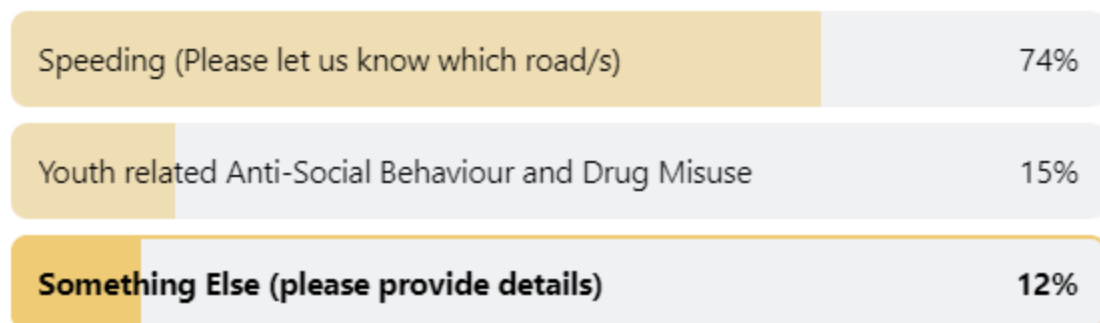

✓ Norfolk Constabulary - Breckland

PC Paula Gilluley • 1 day ago

Safer Neighbourhood Action Panel (SNAP) Community Policing Priorities. While current restrictions have meant that we have been unable to meet with our communities for our regular Safer Neighbourhood Action Panel (SNAP) meetings we believe it is important that our SNAP Community Policing Priorities remain current and reflect what is important to local residents. We are holding a week-long poll where you can vote for what you would like to see as our next priorities. This poll will be followed up with an online Q&A session on 6th July between 6.30pm – 8.30pm where you can post a question on our #AskTheOfficer post which will be answered directly.

We really hope you will all get involved and have your say!

34 votes

Posted to Subscribers of Norfolk Constabulary - Breckland in 6 areas