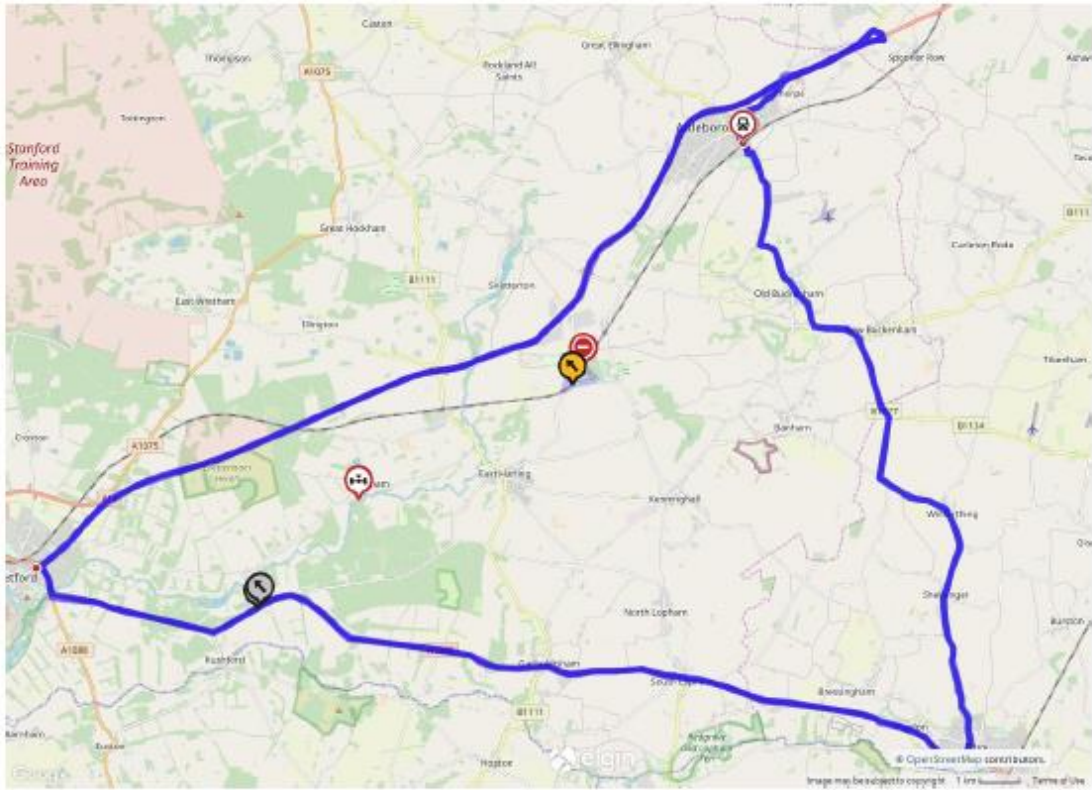

Martineau Lane  
Norwich  
NR1 2DH

Map data © [Google Terms of Use](#)